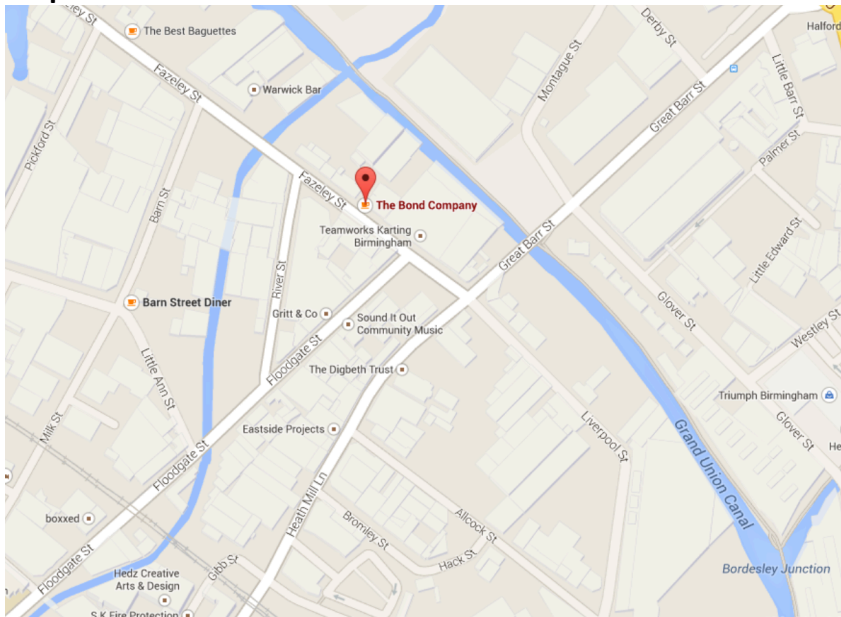

**Times:** 9.30am to 5.30pm each day.

**Venue:**

**The Bond Company**

180-182 Fazeley Street,  
Birmingham B5 5SE,  
[www.thebondco.net](http://www.thebondco.net)  
0121 766 7400

**Map:**

**Parking:** Available on-site on a first come first served basis. Two cheap Pay & Display car parks are also in Fazeley Street (in the city centre direction).

**Directions: By road:** 4 miles from J6 of the M6. From the M6 at Junction 6 (spaghetti Junction) to Birmingham on A38 (M). Turn left at the junction for DARTMOUTH MIDDLE WAY and LAWLEY MIDDLEWAY. Turn right at the roundabout after the railway arch into GREAT BAR STREET. Turn right into Fazeley Street. The Bond Company is on the right.

**By rail:** 10-12 min walk from New Street Station or 10 min walk from Moor Street Station. Short ride from the stations (aprox £5).

**Accommodation:** Travelodge Birmingham City Centre Bullring

**Suggestions** Travelodge Birmingham City Centre Moor Street

Premier Inn Birmingham City Centre New Street

Premier Inn Birmingham City Centre Waterloo Street

Clayton Hotel, Albert Street, Birmingham (closest but not cheapest)

Adagio Appartments, Birmingham