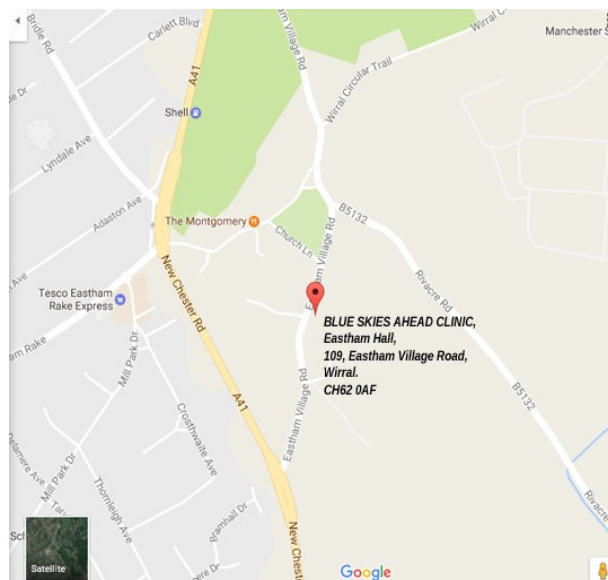

EMMETT Technique Practitioner Training

BLUE SKIES AHEAD CLINIC,

Eastham Hall, 109, Eastham Village Road, Wirral. CH62 0AF

More info: Claire Stone

Tel: +44 (0) 7908 254175 E-mail: clairestone70@gmail.com
www.emmett-uk.com

Times: 9.30am to 5.30pm each day

Venue: BLUE SKIES AHEAD CLINIC, Eastham Hall, 109, Eastham Village Road, Wirral. CH62 0AF

Map:

BLUE SKIES AHEAD CLINIC is very near to the Eastham Rake train station, offers free on-site parking (off Eastham Village Road) and kitchen facilities.

Accommodation suggestions:

1. [Travelodge Wirral Eastham Hotel](#) - **Address:** 1408 New Chester Rd, Birkenhead, Wirral CH62 9AQ
Phone: 0871 984 6184 **Website:** https://www.travelodge.co.uk/hotels/192/Wirral-Eastham-hotel?WT.tsrc=GHA_Organic&utm_campaign=GHA_Wirral%20Eastham&utm_medium=GHA_Organic&utm_source=google
2. [Eastham Ferry Hotel](#) - **Address:** Ferry Rd, Birkenhead, Eastham CH62 0AU **Phone:** 0151 327 1008
3. [Premier Inn Wirral Bromborough](#) - **Address:** High St, Birkenhead, Wirral CH62 7EZ **Phone:** [0871 527 9172](tel:08715279172) **Website:** http://www.premierinn.com/gb/en/hotels/england/merseyside/wirral/wirral-bromborough.html?cid=GLBC_WIRROY
4. [Travelodge Bromborough Hotel](#) - **Address:** Pool Ln, Birkenhead, Wirral CH62 4UE **Phone:** [0871 984 6439](tel:08719846439)
Website: https://www.travelodge.co.uk/hotels/417/Bromborough-hotel?WT.tsrc=GHA_Organic&utm_campaign=GHA_Bromborough&utm_medium=GHA_Organic&utm_source=google