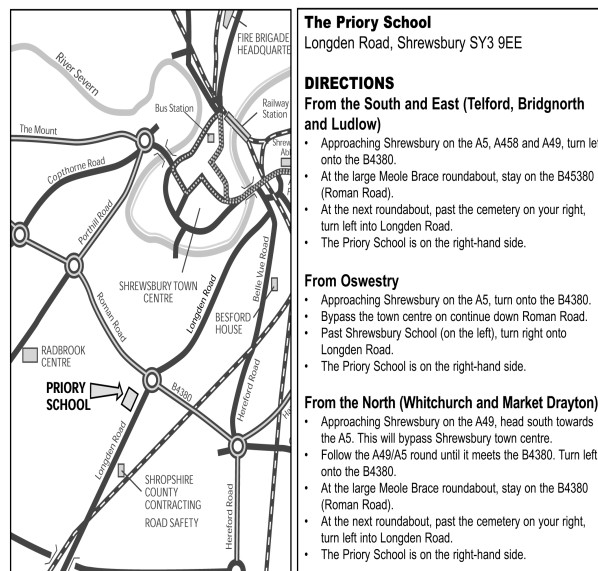

www.emmett-uk.com

Times: 9.30am to 5.30pm each day

Venue: The Priory School,
Longden Road, Shrewsbury, Shropshire. SY3 9EE

Map:

- The Priory School, Longden Road, Shrewsbury, Shropshire. SY3 9EE is very near to the Shrewsbury train station, offers free on-site parking (in the School Car Park) and kitchen facilities.**