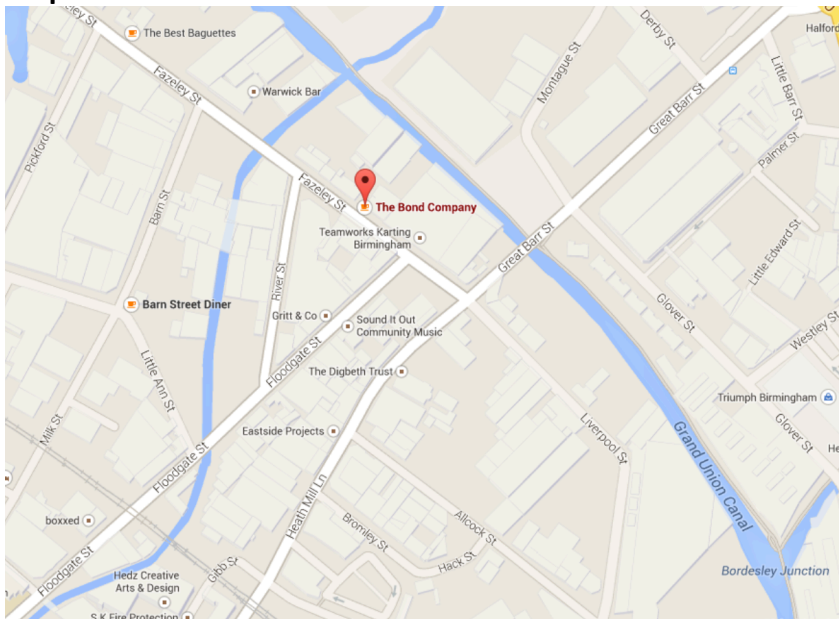

180-182 Fazeley Street,

Birmingham B5 5SE,

www.thebondco.net

0121 766 7400

Map:

Parking: Available on-site on a first come first served basis. Two cheap Pay & Display car parks are also in Fazeley Street (in the city centre direction)

Directions: By road: 4 miles from J6 of the M6. From the M6 at Junction 6 (spaghetti Junction) to Birmingham on A38 (M). Turn left at the junction for DARTMOUTH MIDDLE WAY and LAWLEY MIDDLEWAY. Turn right at the roundabout after the railway arch into GREAT BAR STREET. Turn right into Fazeley Street. The Bond Company is on the right.

By rail: 10-12 min walk from New Street Station or 10 min walk from Moor Street Station. Short ride from the stations (aprox £5).

Accommodation: Travelodge Birmingham City Centre Bullring

Suggestions Travelodge Birmingham City Centre Moor Street

Premier Inn Birmingham City Centre New Street