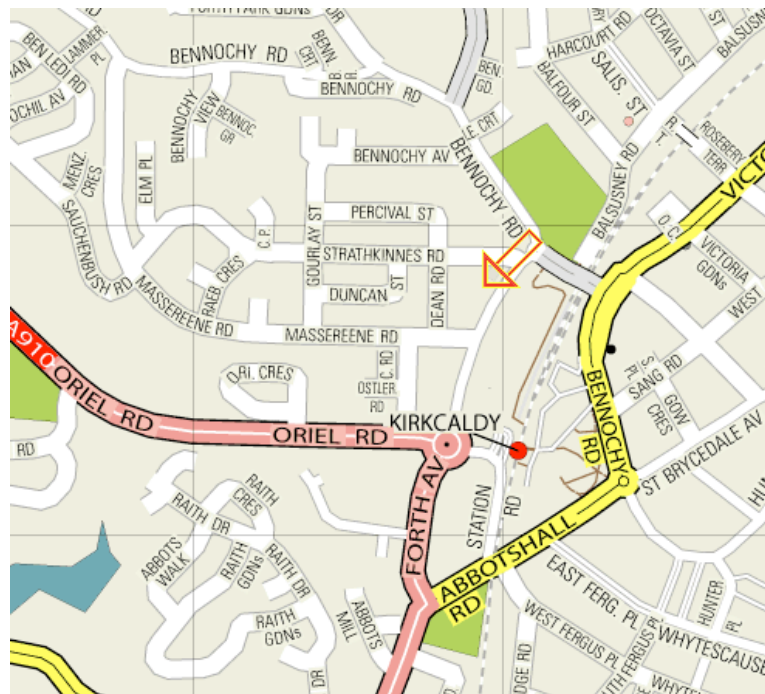

EMMETT Technique Practitioner Training

Masonic Lodge, Kirkcaldy

Forth Avenue, Kirkcaldy, Fife, KY2 5PS

More info: Sue Gassick

Tel: +44 (0) 7834 979 544 E-mail: suegassick@googlemail.com

www.emmett-uk.com

Times: 9.30am to 5.30pm each day

Venue: **Masonic Lodge Hall**
cnr Forth Avenue and Strathkinnes Road, Kirkcaldy, Fife
KY2 5PS

Map:

The Masonic Lodge is very close to the train station, offers free on-site parking (off Strathkinnes Road) and kitchen facilities.

Accommodation suggestions: The Victoria Hotel, 28 Victoria Rd, Kirkcaldy, KY1 1DS
Tel: 01592 260 117. Ashgrove B&B 213 Nicol St, Kirkcaldy, KY1 1PF Tel: 01592 561 354,
Scotties B&B, 15 Bennochy Road, Kirkcaldy, KY2 5QU Tel: 01592 268 596, Invertiel B&B, 19
Bennochy Road, Kirkcaldy, KY2 5QU Tel: 01592 264 849